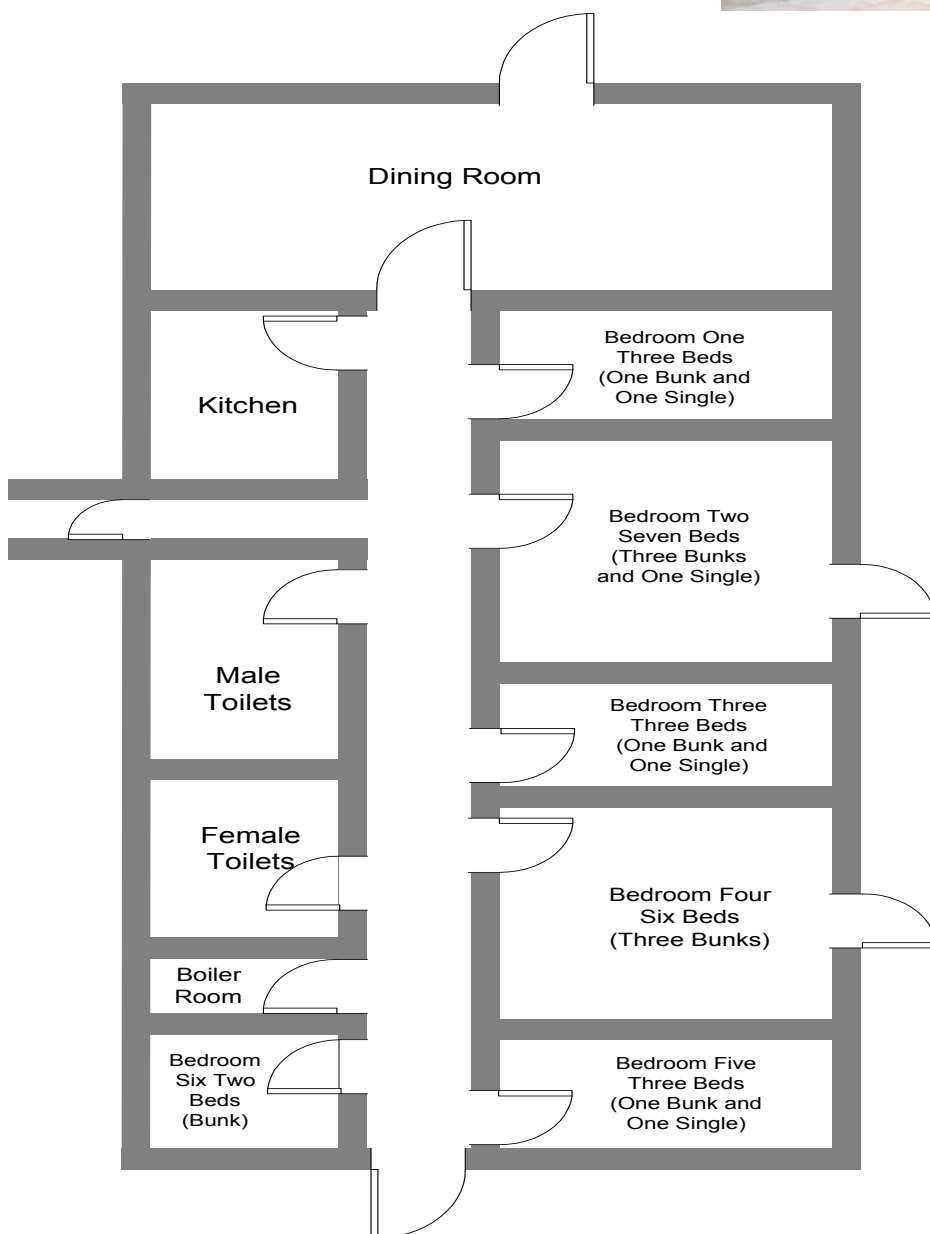

The Bunkhouse

Groups of up to 24 can use the single storey Bunkhouse which is a self-contained block incorporating fully equipped kitchen, dining room and wash-room.

The six bedrooms are of varying sizes with a mixture of bunk and single beds.

Full facilities for self-catering are provided although groups can stay on a full board basis if they prefer, with all meals provided by Centre staff.

Classroom facilities and ITC suite available on request.

Number of Beds	24
Number of Rooms	6
Lounge Available	No
Dining Room Available	Yes doubles up as lounge area
Self Catering Facilities	Yes
Disabled Access	No
Disabled Washroom Facilities	No
Fridge / Freezer Availability	Yes